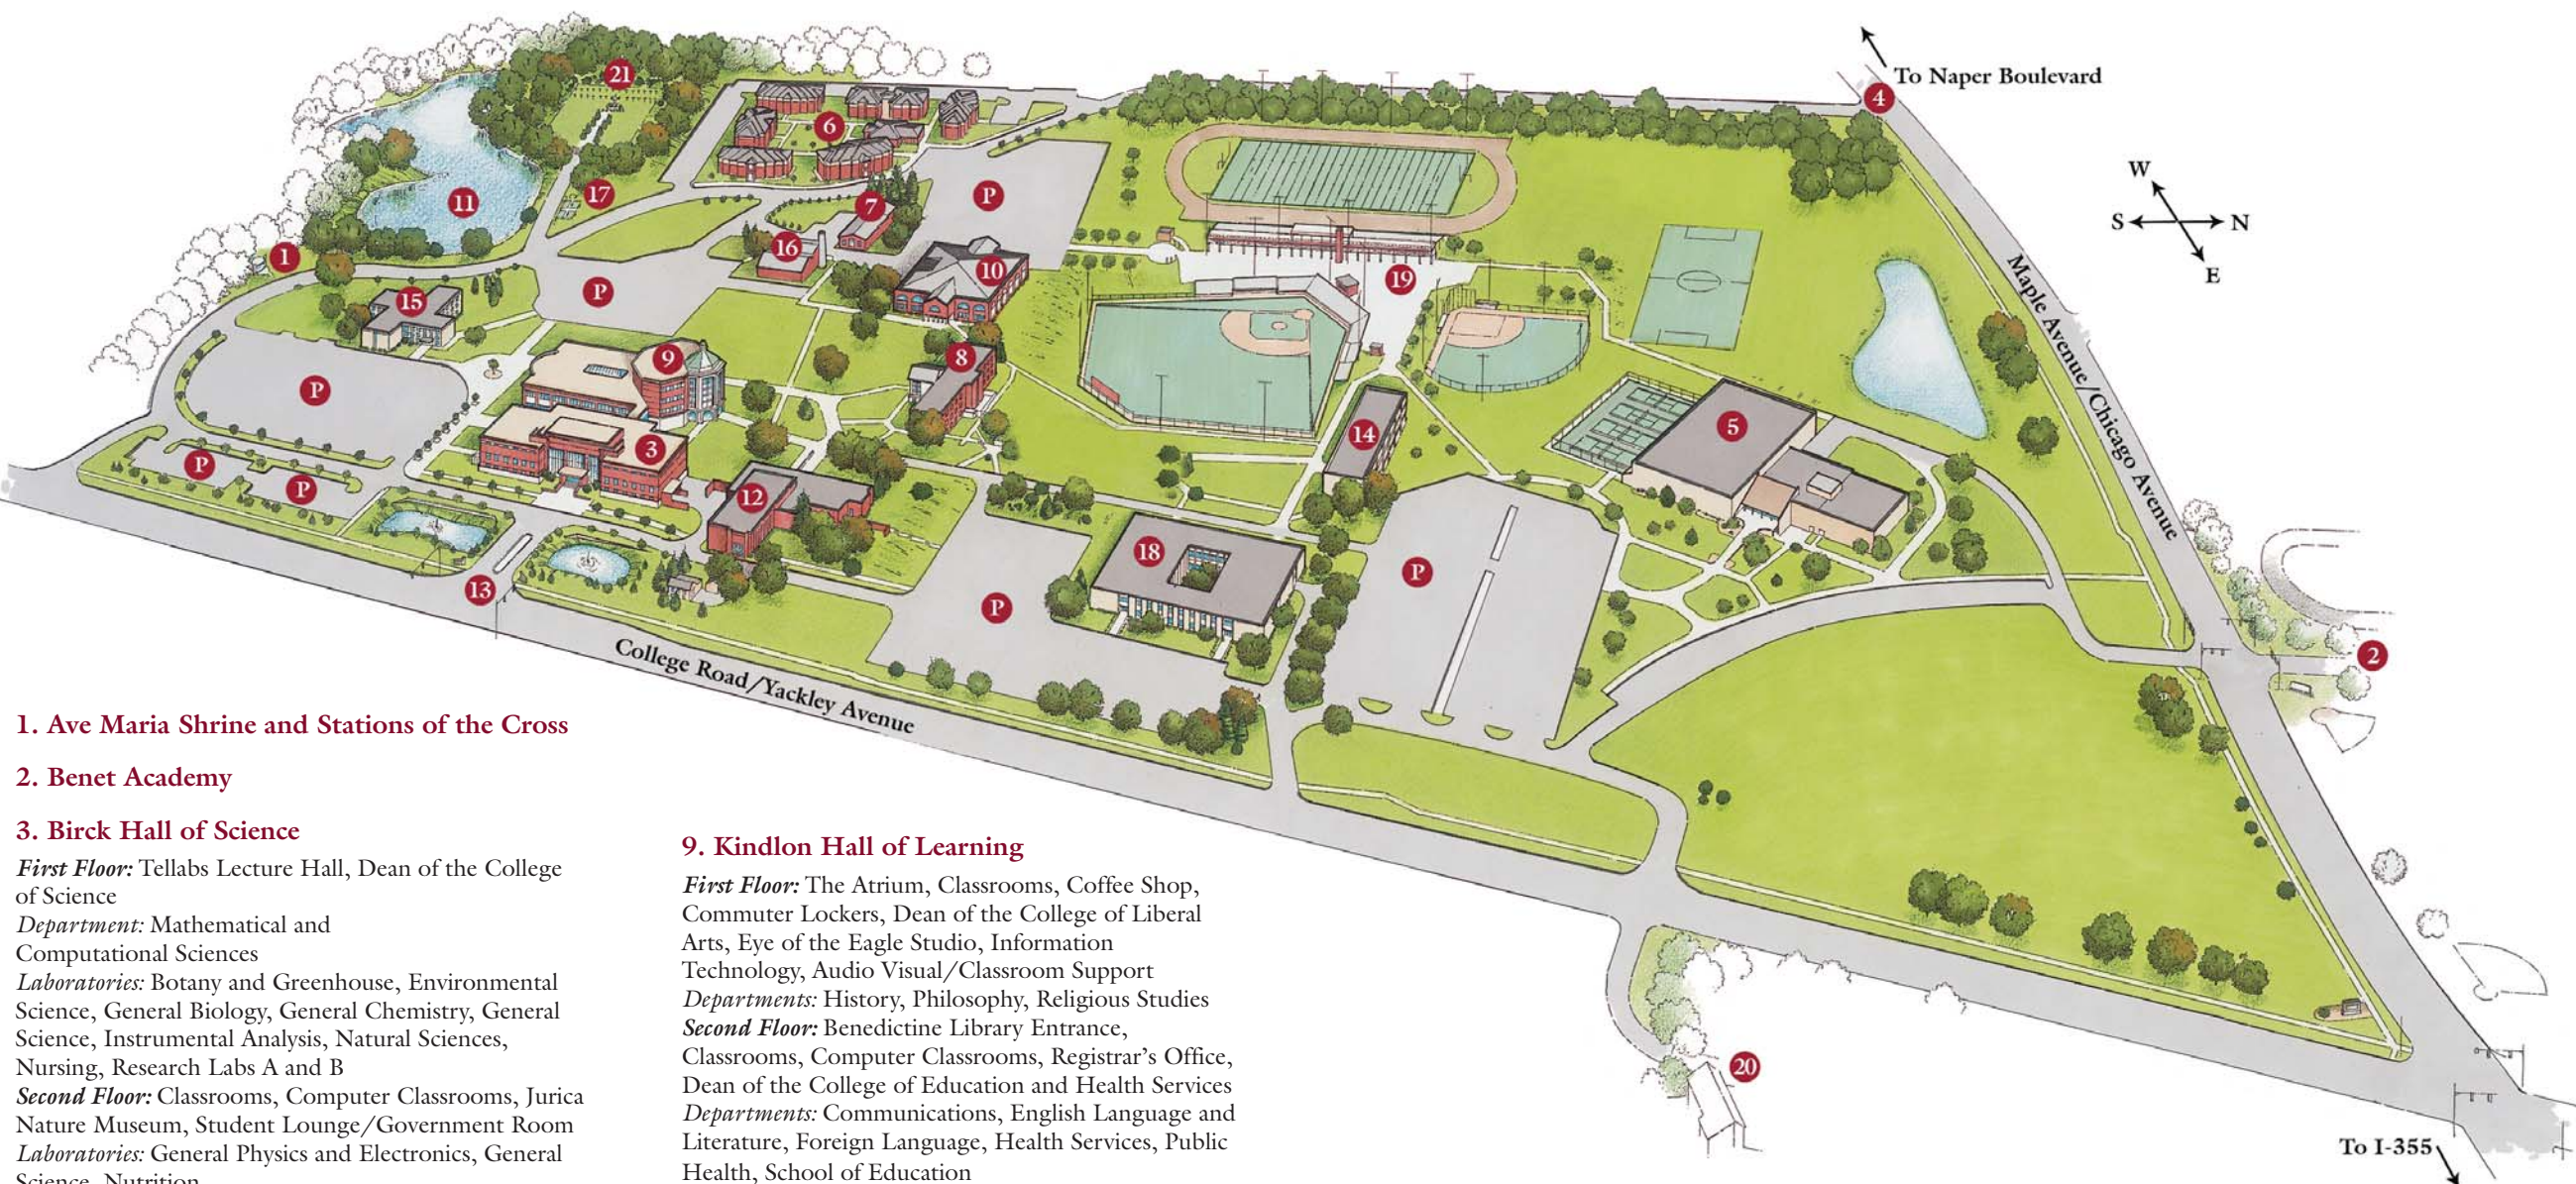

LISLE CAMPUS MAP

1. Ave Maria Shrine and Stations of the Cross

2. Benet Academy

3. Birck Hall of Science

First Floor: Tellabs Lecture Hall, Dean of the College of Science

Department: Mathematical and Computational Sciences

Laboratories: Botany and Greenhouse, Environmental Science, General Biology, General Chemistry, General Science, Instrumental Analysis, Natural Sciences, Nursing, Research Labs A and B

Second Floor: Classrooms, Computer Classrooms, Jurica Nature Museum, Student Lounge/Government Room

Laboratories: General Physics and Electronics, General Science, Nutrition

Third Floor: Cold Room, Tissue Culture Room

Departments and Programs: Biochemistry and Molecular Biology, Biological Sciences, Chemistry, Clinical Exercise Physiology, Physics and Engineering, Science Content and Process, Pre-Professional Health

4. Campus Delivery Entrance

5. Dan and Ada Rice Center

Basketball Arena, Classrooms, Coaches Office, Indoor Track, Racquetball/Tennis Courts, Trophy Room, Volleyball Arena

6. Founders' Woods Apartments

7. Grounds Shop Garage

8. Jaeger Residence Hall

9. Kindlon Hall of Learning

First Floor: The Atrium, Classrooms, Coffee Shop, Commuter Lockers, Dean of the College of Liberal Arts, Eye of the Eagle Studio, Information Technology, Audio Visual/Classroom Support

Departments: History, Philosophy, Religious Studies

Second Floor: Benedictine Library Entrance, Classrooms, Computer Classrooms, Registrar's Office, Dean of the College of Education and Health Services

10. Krasa Student Center

Art Gallery, Benedictine Central Express (registration/financial aid/student accounts), Bookstore, Career Development, Dean of Students, Dining Room, Health Services/Counseling, International Center, Mail and Copy Center, Meeting and Seminar Rooms, Moser Fireside Lounge, Presentation Room, Police, Switchboard, Residence Life, St. Benedict Chapel, Student Activities, Student Life, Student Success Center, University Ministry

11. Lake St. Benedict

12. Lownik Hall

Enrollment Center, Admissions, Auxiliary Enterprises, Benedictine Fund, Business and Finance, Campus Services, Community Development, Financial Aid, Information Technology, Marketing and Communications, New Student Advising Center, Operations, Personnel Resources, Registration, Research and Development, Student Accounts

13. Main Entrance

14. Neuzil Residence Hall

15. Ondrak Residence Hall

16. Coal Ben and Powerhouse

17. Jurica Tallgrass Prairie

18. Scholl Hall

First Floor: Administrative Suite, Alumni Relations Classrooms, Dean of the College of Business, Faculty Offices, University Development, University Events

Departments: Business and Management, Computer Science, Fine and Performing Arts, Information Systems, Management and Organizational Behavior, Organization Development

Second Floor: Computer Lab, Classrooms