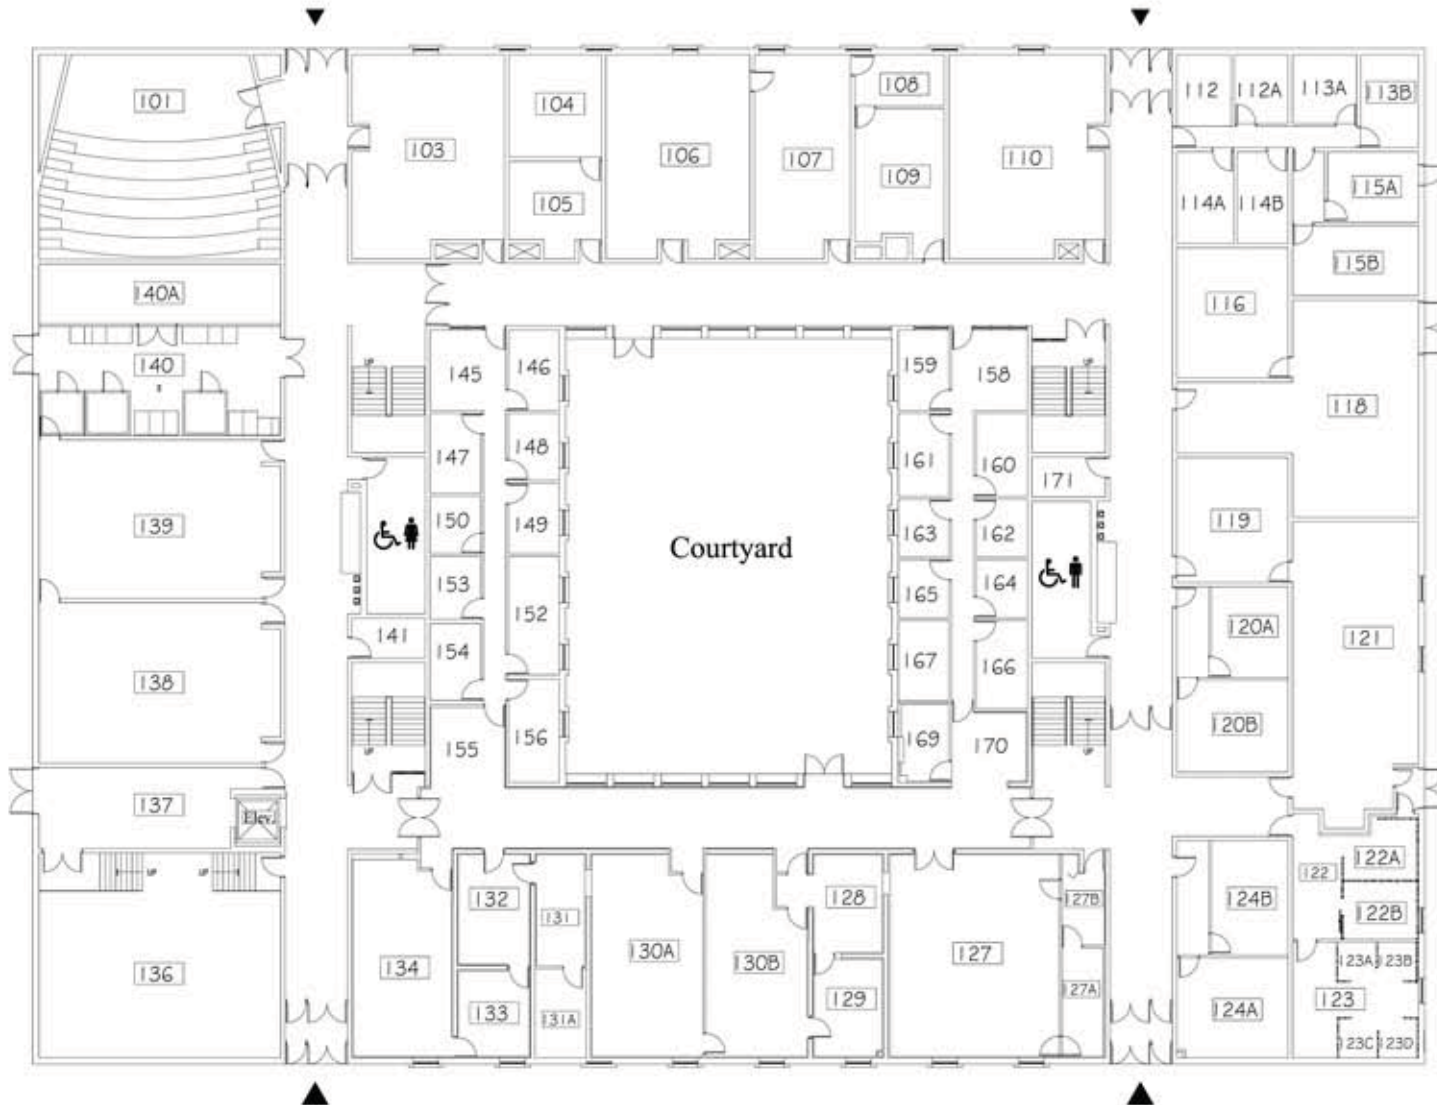

 Benedictine University®
Scholl Hall First Floor

KEY

-  Men's Restroom
-  Women's Restroom
-  Elevator
-  Public Exit/Entry
-  Disabled Accessible